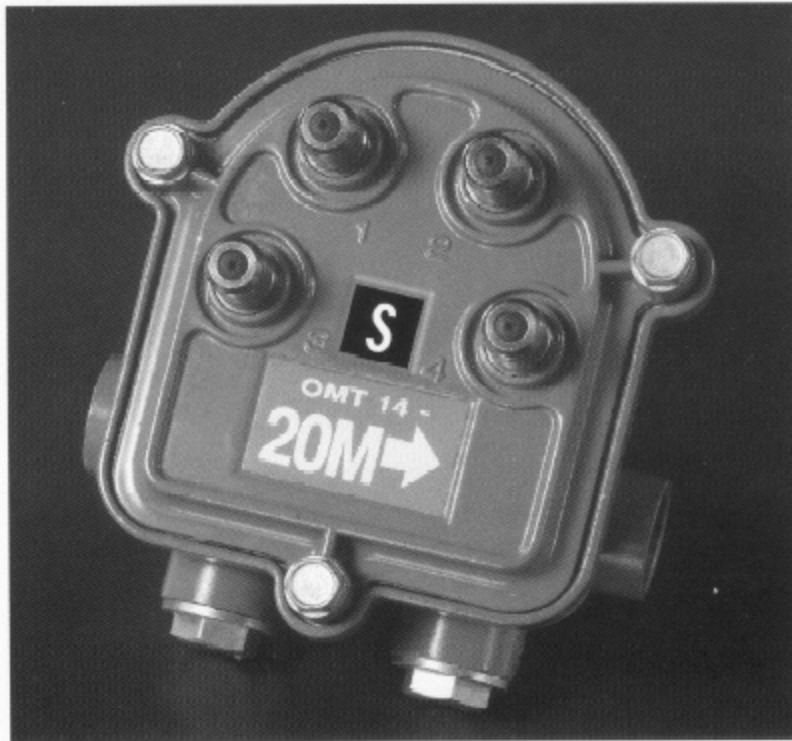

MULTITAPS

NARROW BODY HOUSING

OMT1200M-S
2-Way Multitap
Narrow Body

The Multimedia Narrow Body Multitaps incorporate all of the features of the Widebody Series in a smaller housing for the most economical multitap available on the market today. With a small profile, the OMT series multitaps can fit into a four inch pedestal.

High quality make-before-break AC/RF bypass for uninterrupted signal and power when the baseplate is removed.

OMT1400M-S
4-Way Multitap
Narrow Body

ANTRONIX®

**ADVANCED
TECHNOLOGY
PRODUCTS**