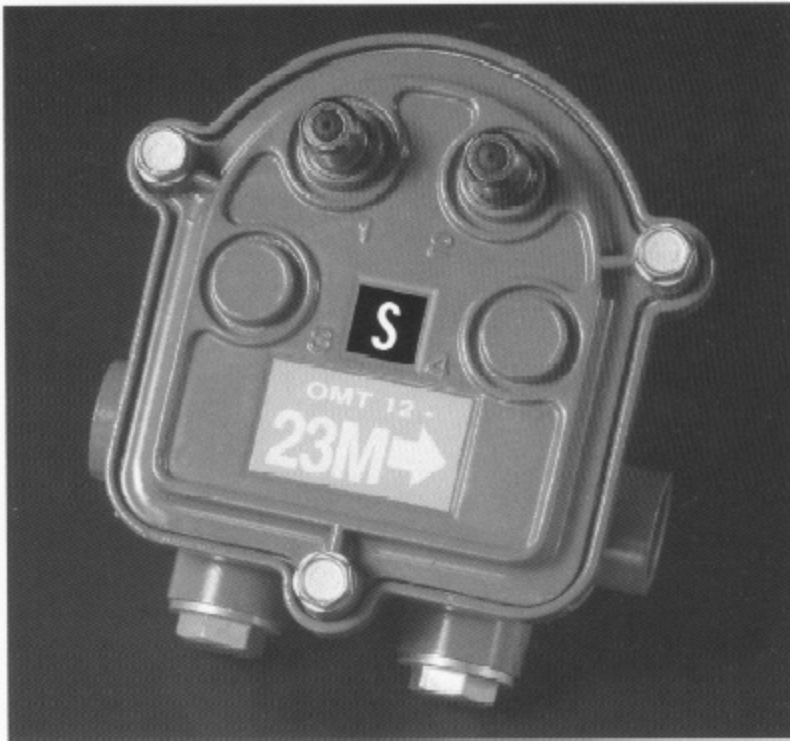

MULTITAPS

NARROW BODY HOUSING

OMT1200M-S
2-Way Multitap
Narrow Body

The Multimedia Narrow Body Multitaps incorporate all of the features of the Widebody Series in a smaller housing for the most economical multitap available on the market today. With a small profile, the OMT series multitaps can fit into a four inch pedestal.

High quality make-before-break AC/RF bypass for uninterrupted signal and power when the baseplate is removed.

OMT1400M-S
4-Way Multitap
Narrow Body

ANTRONIX®

**ADVANCED
TECHNOLOGY
PRODUCTS**